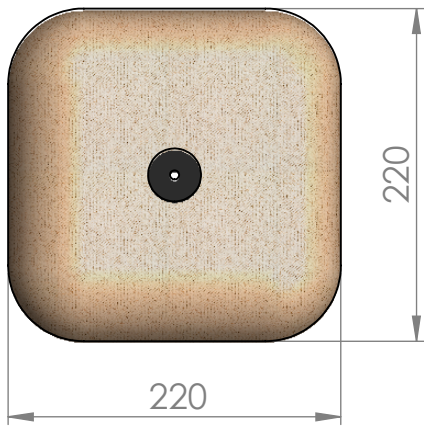

- Maximum allowable weight= 250 Gram/filter
- Recommended Arifilter brands: Twin Air-Moto Air-Prox Hiflo-Air Time.
- Do not clean Airfilters treated with alcohol based airfilter oil.
- Do not clean Airfilters wich are provided with a plastic or (light) metal or comparable connection piece in the Airfilter Cleaner.
- Do not clean paper of cotton airfilters in the Airfilter Cleaner.