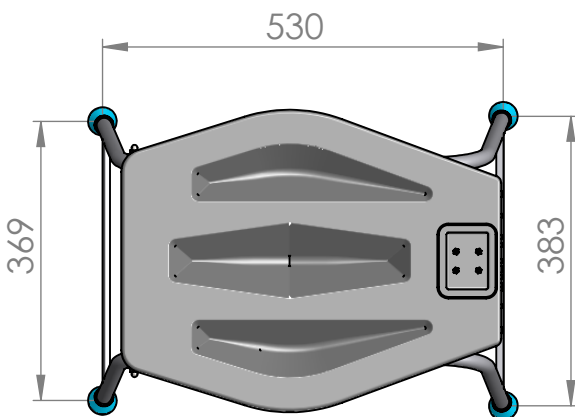

Specifications Airfilter Cleaner.
Specificaties Airfilter Cleaner.

- Mass Airfilter Cleanerr= 18 kg
- Insulation class = B
- Protection = IP 44
- Maximum Amps = 10 A
- Connection = Earthing system
- Energy consumption = 275 Watt
- Current/frequency = 230V/50HZ